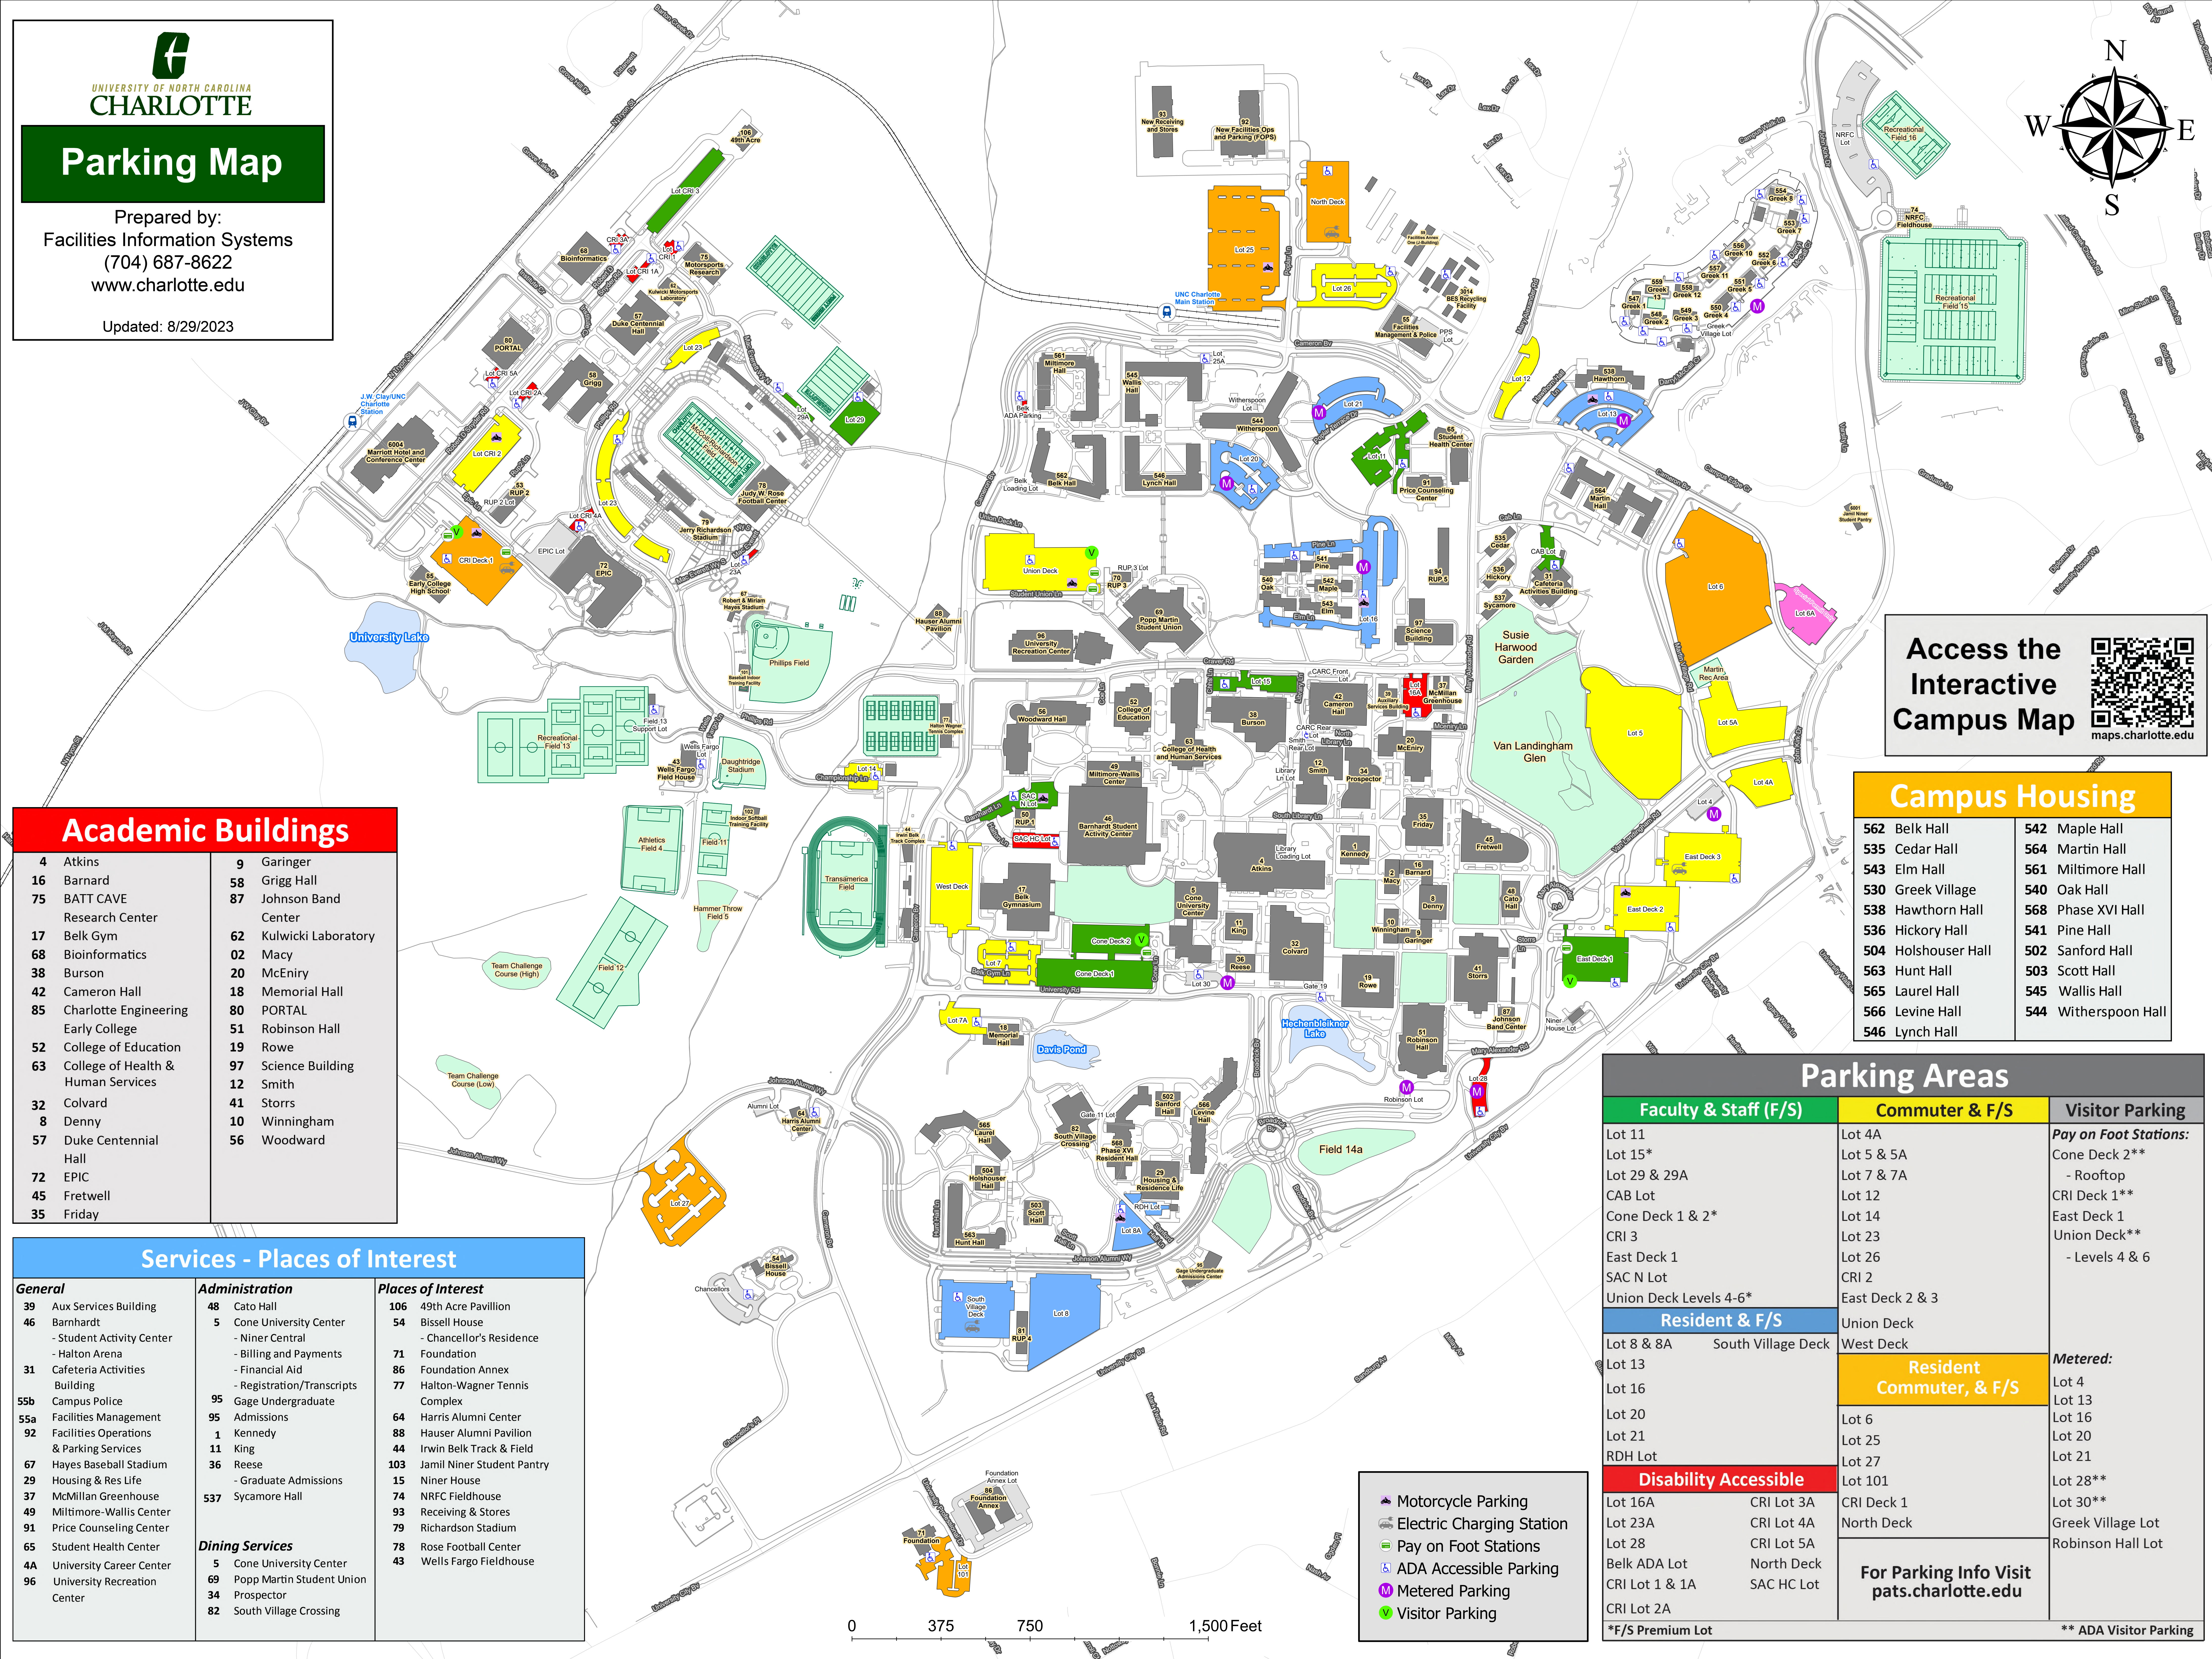

Parking Map

Prepared by:
Facilities Information Systems
(704) 687-8622
www.charlotte.edu

Updated: 8/29/2023

Access the Interactive Campus Map

maps.charlotte.edu

Academic Buildings	
4	Atkins
16	Barnard
75	BATT CAVE
	Research Center
17	Belk Gym
68	Bioinformatics
38	Burson
42	Cameron Hall
85	Charlotte Engineering
	Early College
52	College of Education
63	College of Health & Human Services
32	Colvard
8	Denny
57	Duke Centennial Hall
72	EPIC
45	Fretwell
35	Friday
9	Garinger
58	Grigg Hall
87	Johnson Band Center
62	Kulwicki Laboratory
02	Macy
20	McEniry
18	Memorial Hall
80	PORTAL
51	Robinson Hall
19	Rowe
97	Science Building
12	Smith
41	Storrs
10	Winningham
56	Woodward

Parking Areas		
Faculty & Staff (F/S)	Commuter & F/S	Visitor Parking
Lot 11	Lot 4A	Pay on Foot Stations: Cone Deck 2** - Rooftop CRI Deck 1** East Deck 1 Union Deck** - Levels 4 & 6
Lot 15*	Lot 5 & 5A	
Lot 29 & 29A	Lot 7 & 7A	
CAB Lot	Lot 12	
Cone Deck 1 & 2*	Lot 14	
CRI 3	Lot 23	
East Deck 1	Lot 26	
SAC N Lot	CRI 2	
Union Deck Levels 4-6*	East Deck 2 & 3	
	Union Deck	
	West Deck	Metered: Lot 4 Lot 13 Lot 16 Lot 20 Lot 21 Lot 28** Lot 30** Greek Village Lot Robinson Hall Lot
	Resident Commuter, & F/S	
Lot 8 & 8A	South Village Deck	
Lot 13		
Lot 16		
Lot 20		
Lot 21		
RDH Lot		
		For Parking Info Visit pats.charlotte.edu